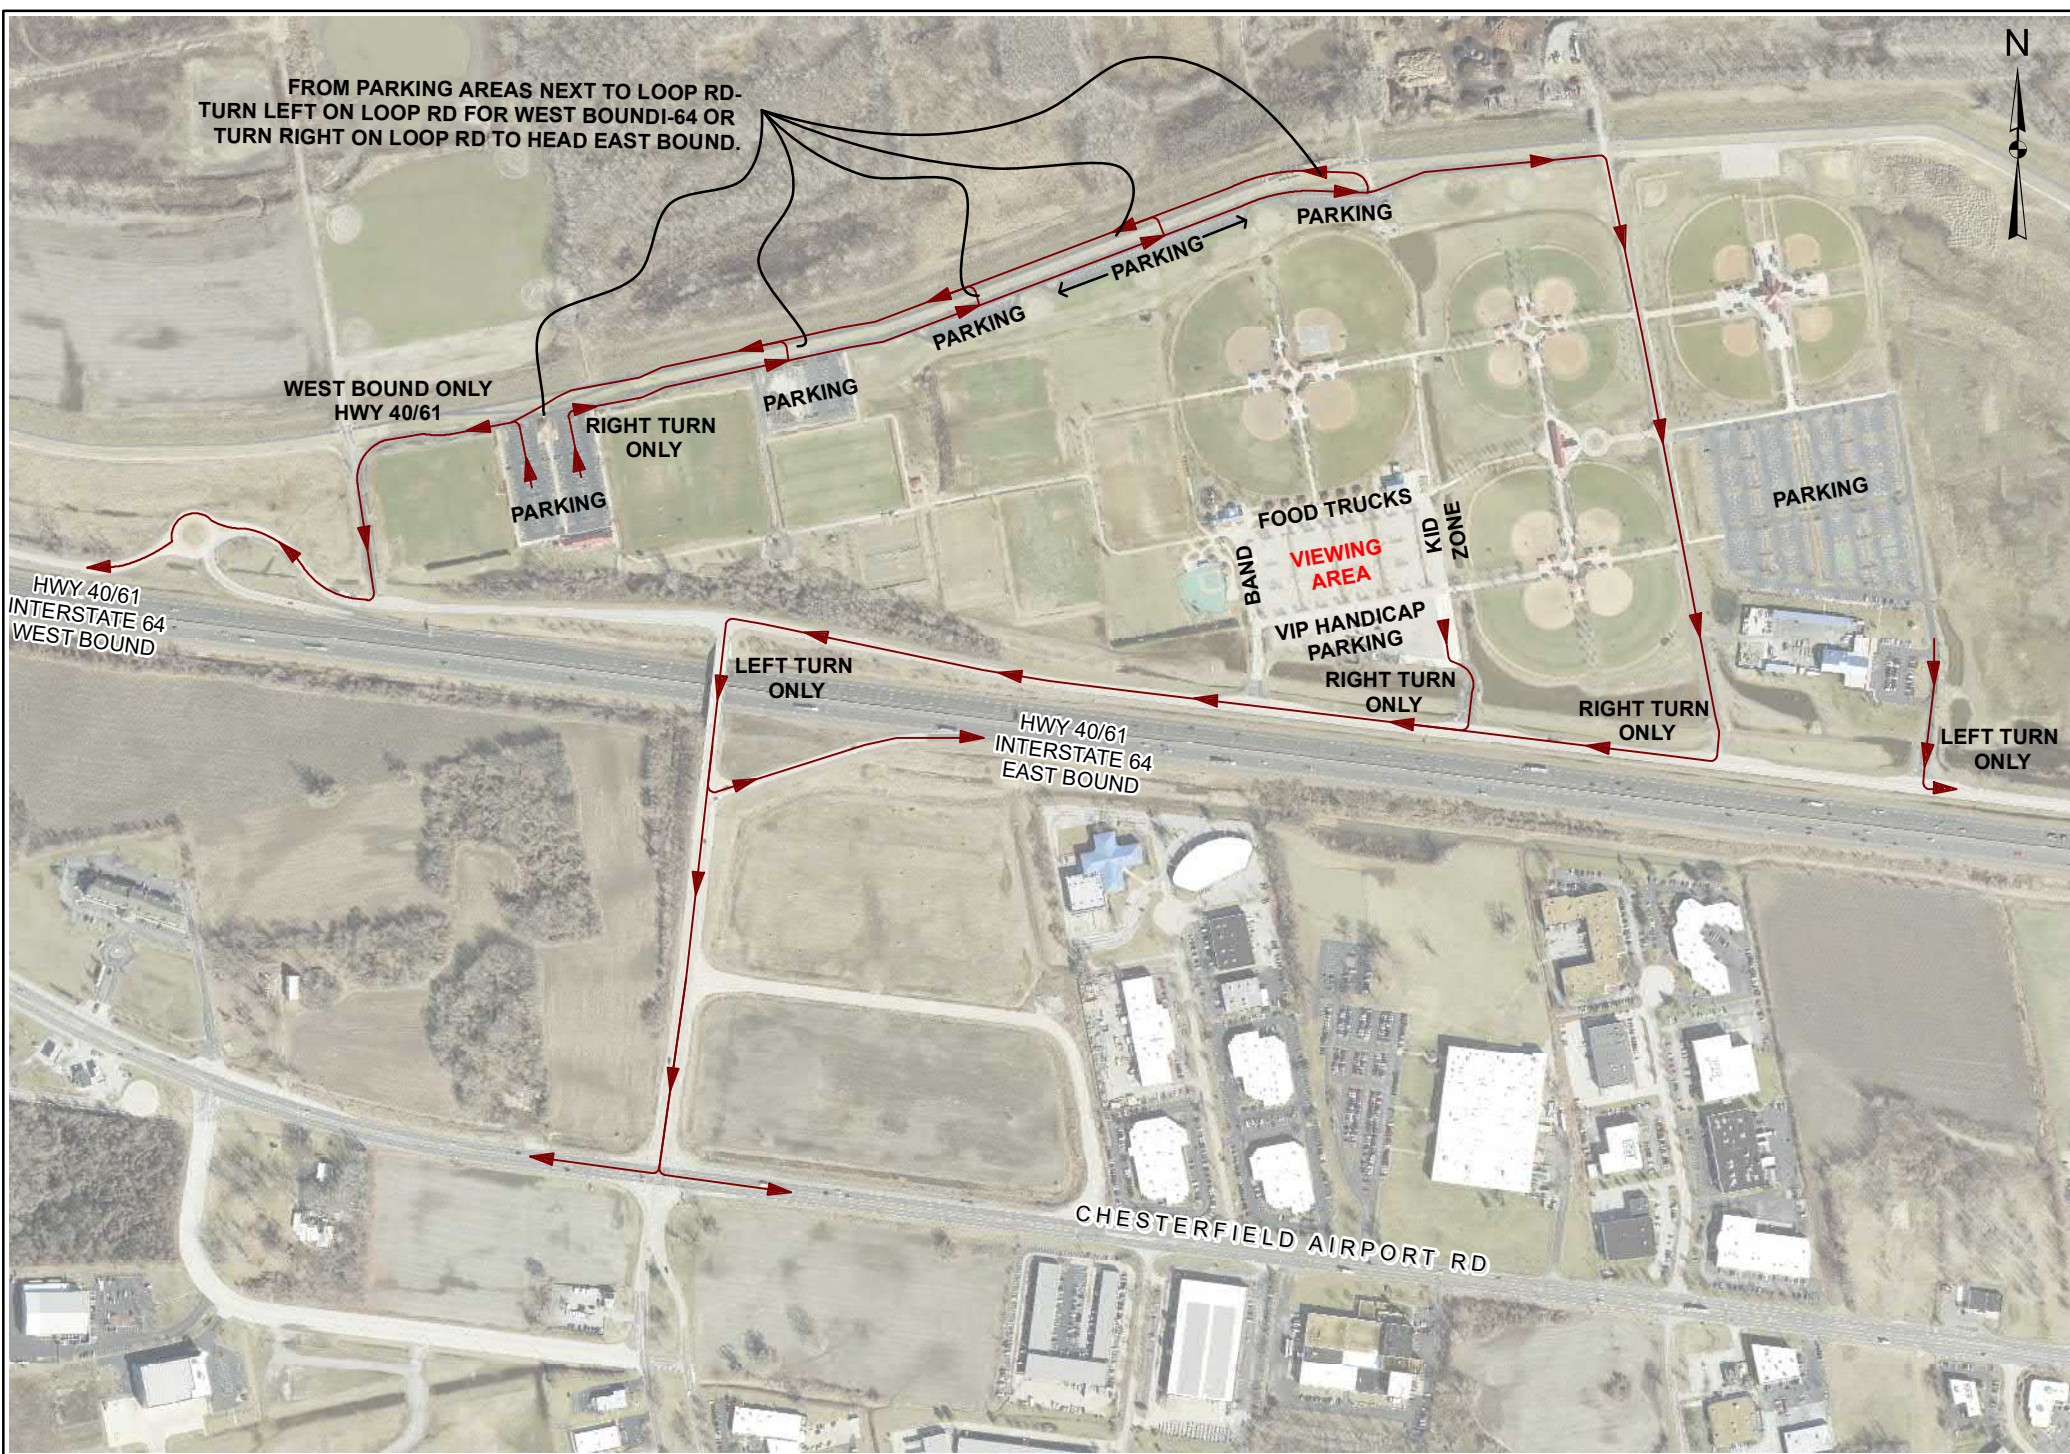

2022 EXIT PLAN

July 4th Celebration & Fireworks

FROM PARKING AREAS NEXT TO LOOP RD.
TURN LEFT ON LOOP RD FOR WEST BOUND-64 OR
TURN RIGHT ON LOOP RD TO HEAD EAST BOUND.

WEST BOUND ONLY
HWY 40/61

RIGHT TURN ONLY

PARKING

PARKING

PARKING

PARKING

PARKING

PARKING

BAND
VIEWING AREA
FOOD TRUCKS

KID ZONE

VIP HANDICAP
PARKING

RIGHT TURN ONLY

RIGHT TURN ONLY

LEFT TURN ONLY

HWY 40/61
INTERSTATE 64
WEST BOUND

LEFT TURN ONLY

HWY 40/61
INTERSTATE 64
EAST BOUND

CHESTERFIELD AIRPORT RD