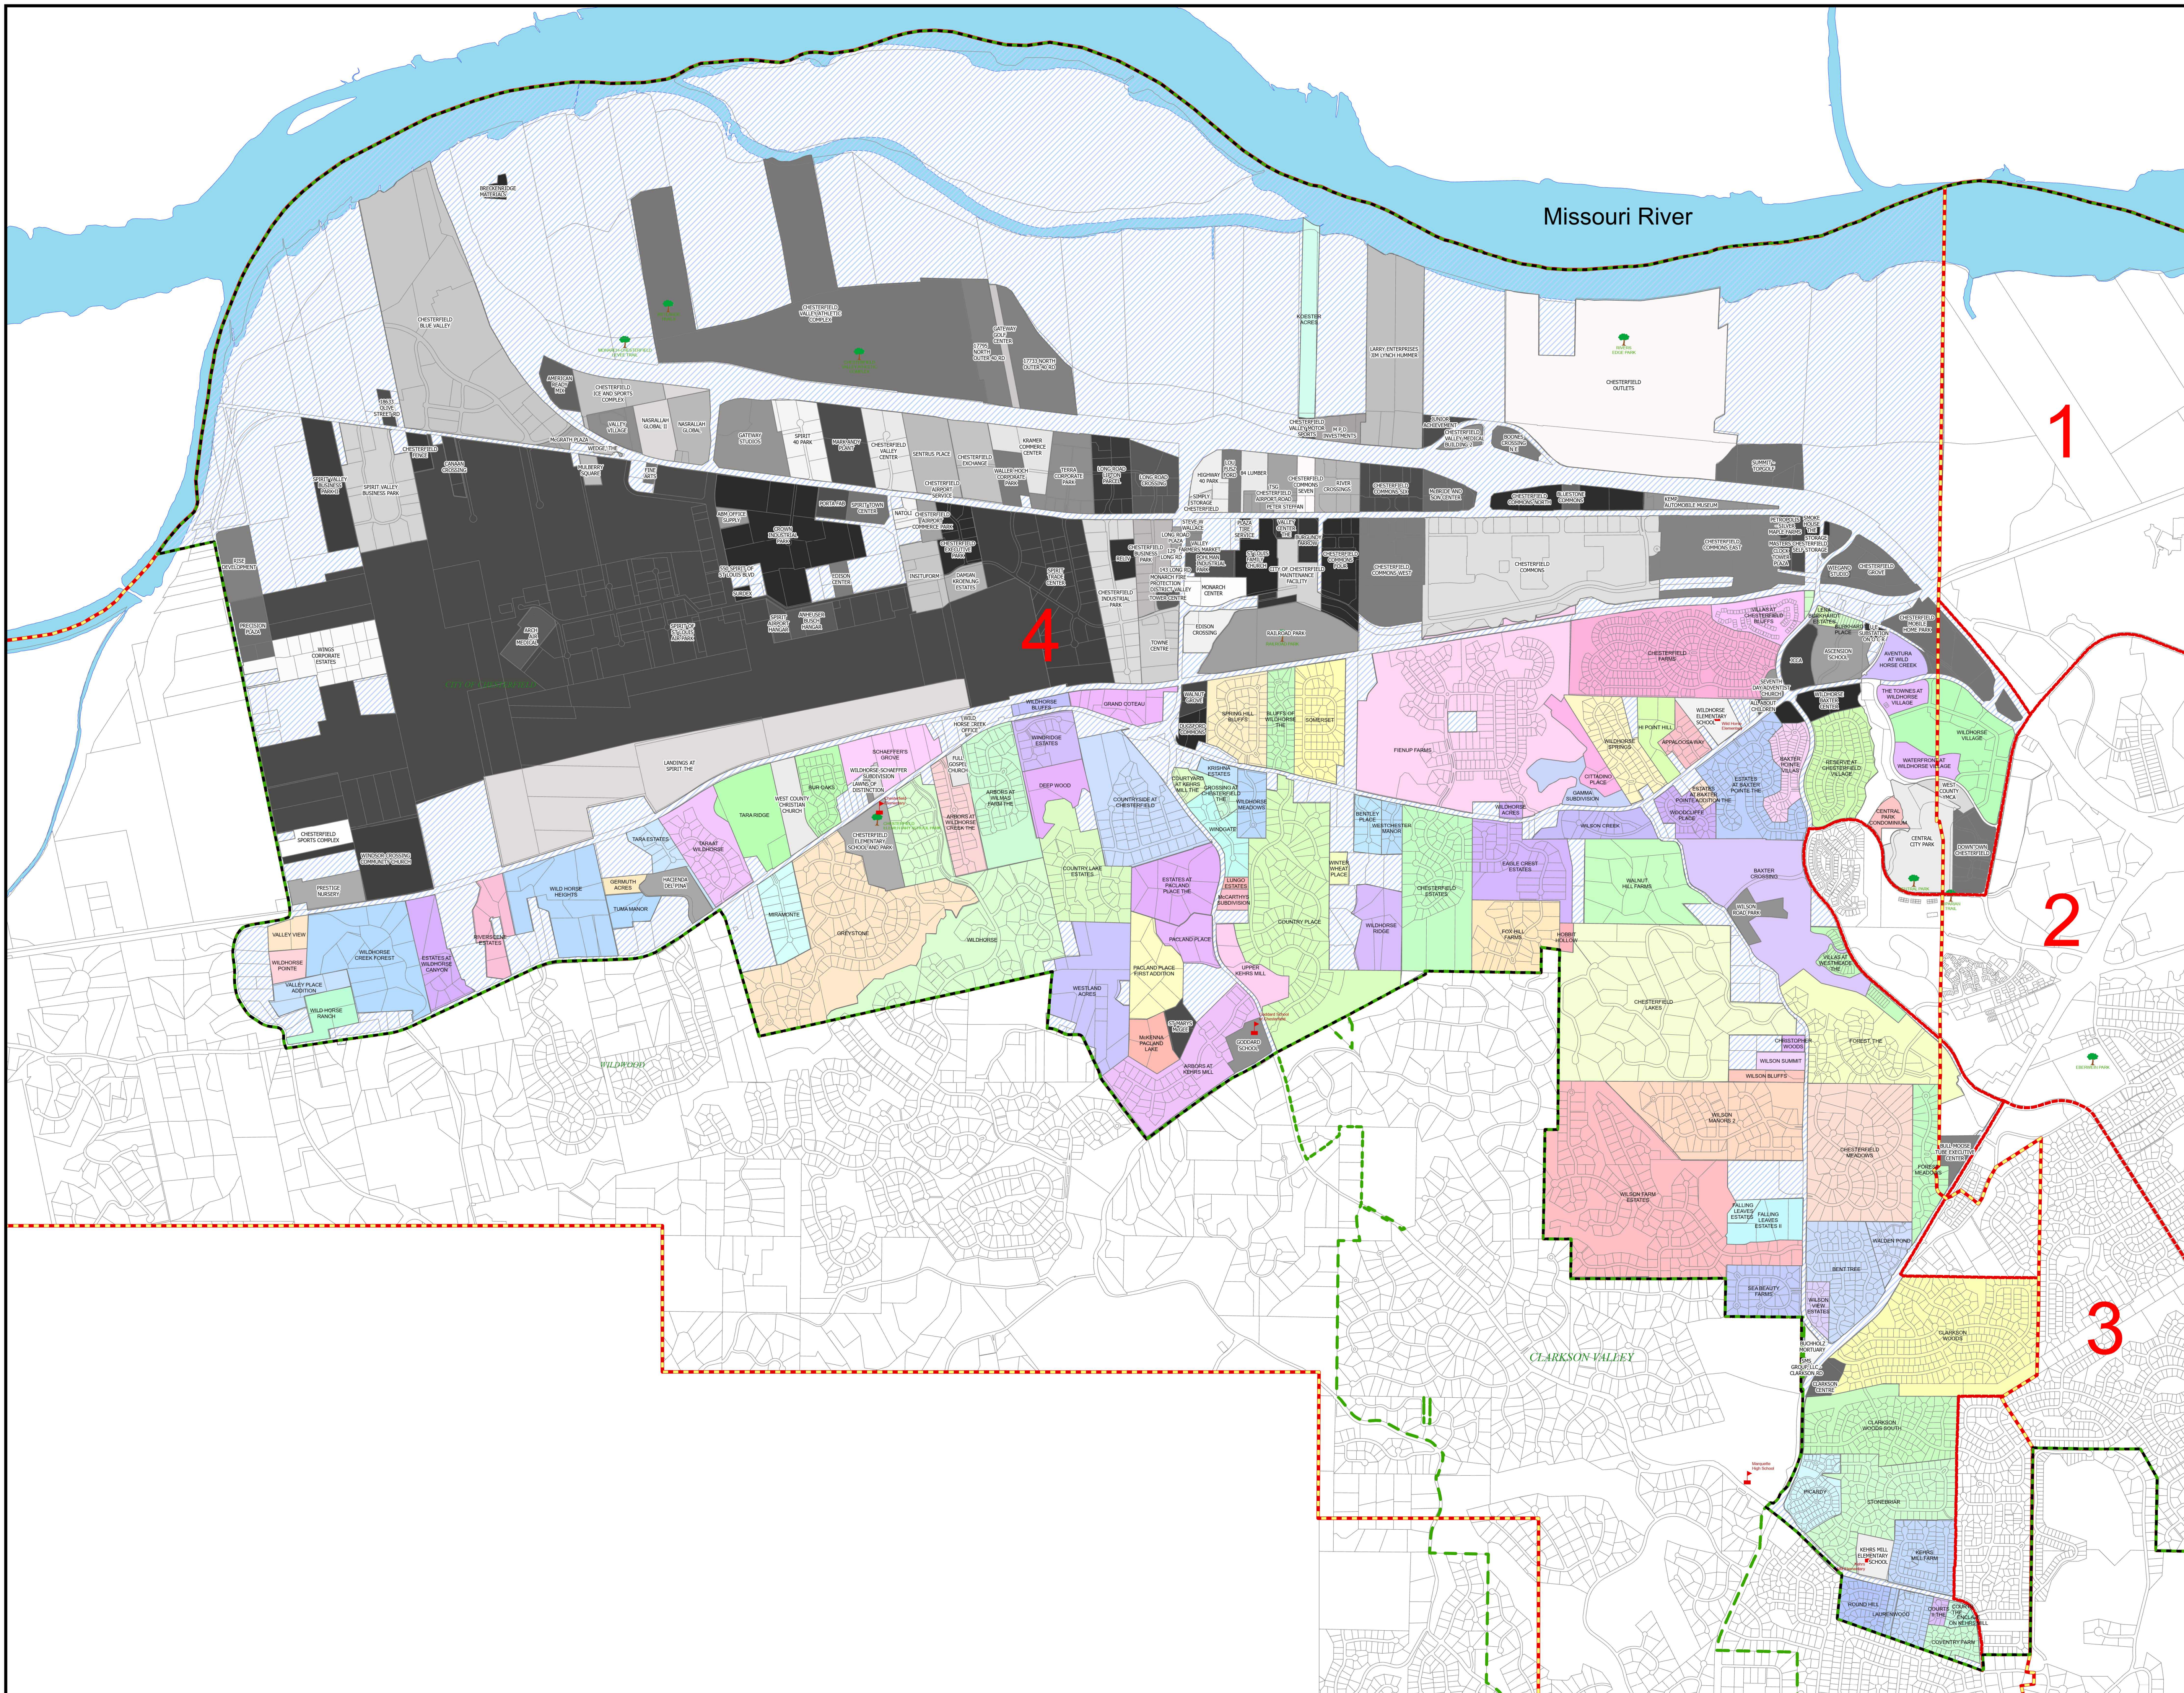

Ward 4 Subdivisions

Legend	
	City Limits Line
	School Dist Line
	Ward Boundary
	Parcels
	Schools
	Park and Recreation Areas
	River
	Residential Subs
	Commercial Subs
	No Subdivision