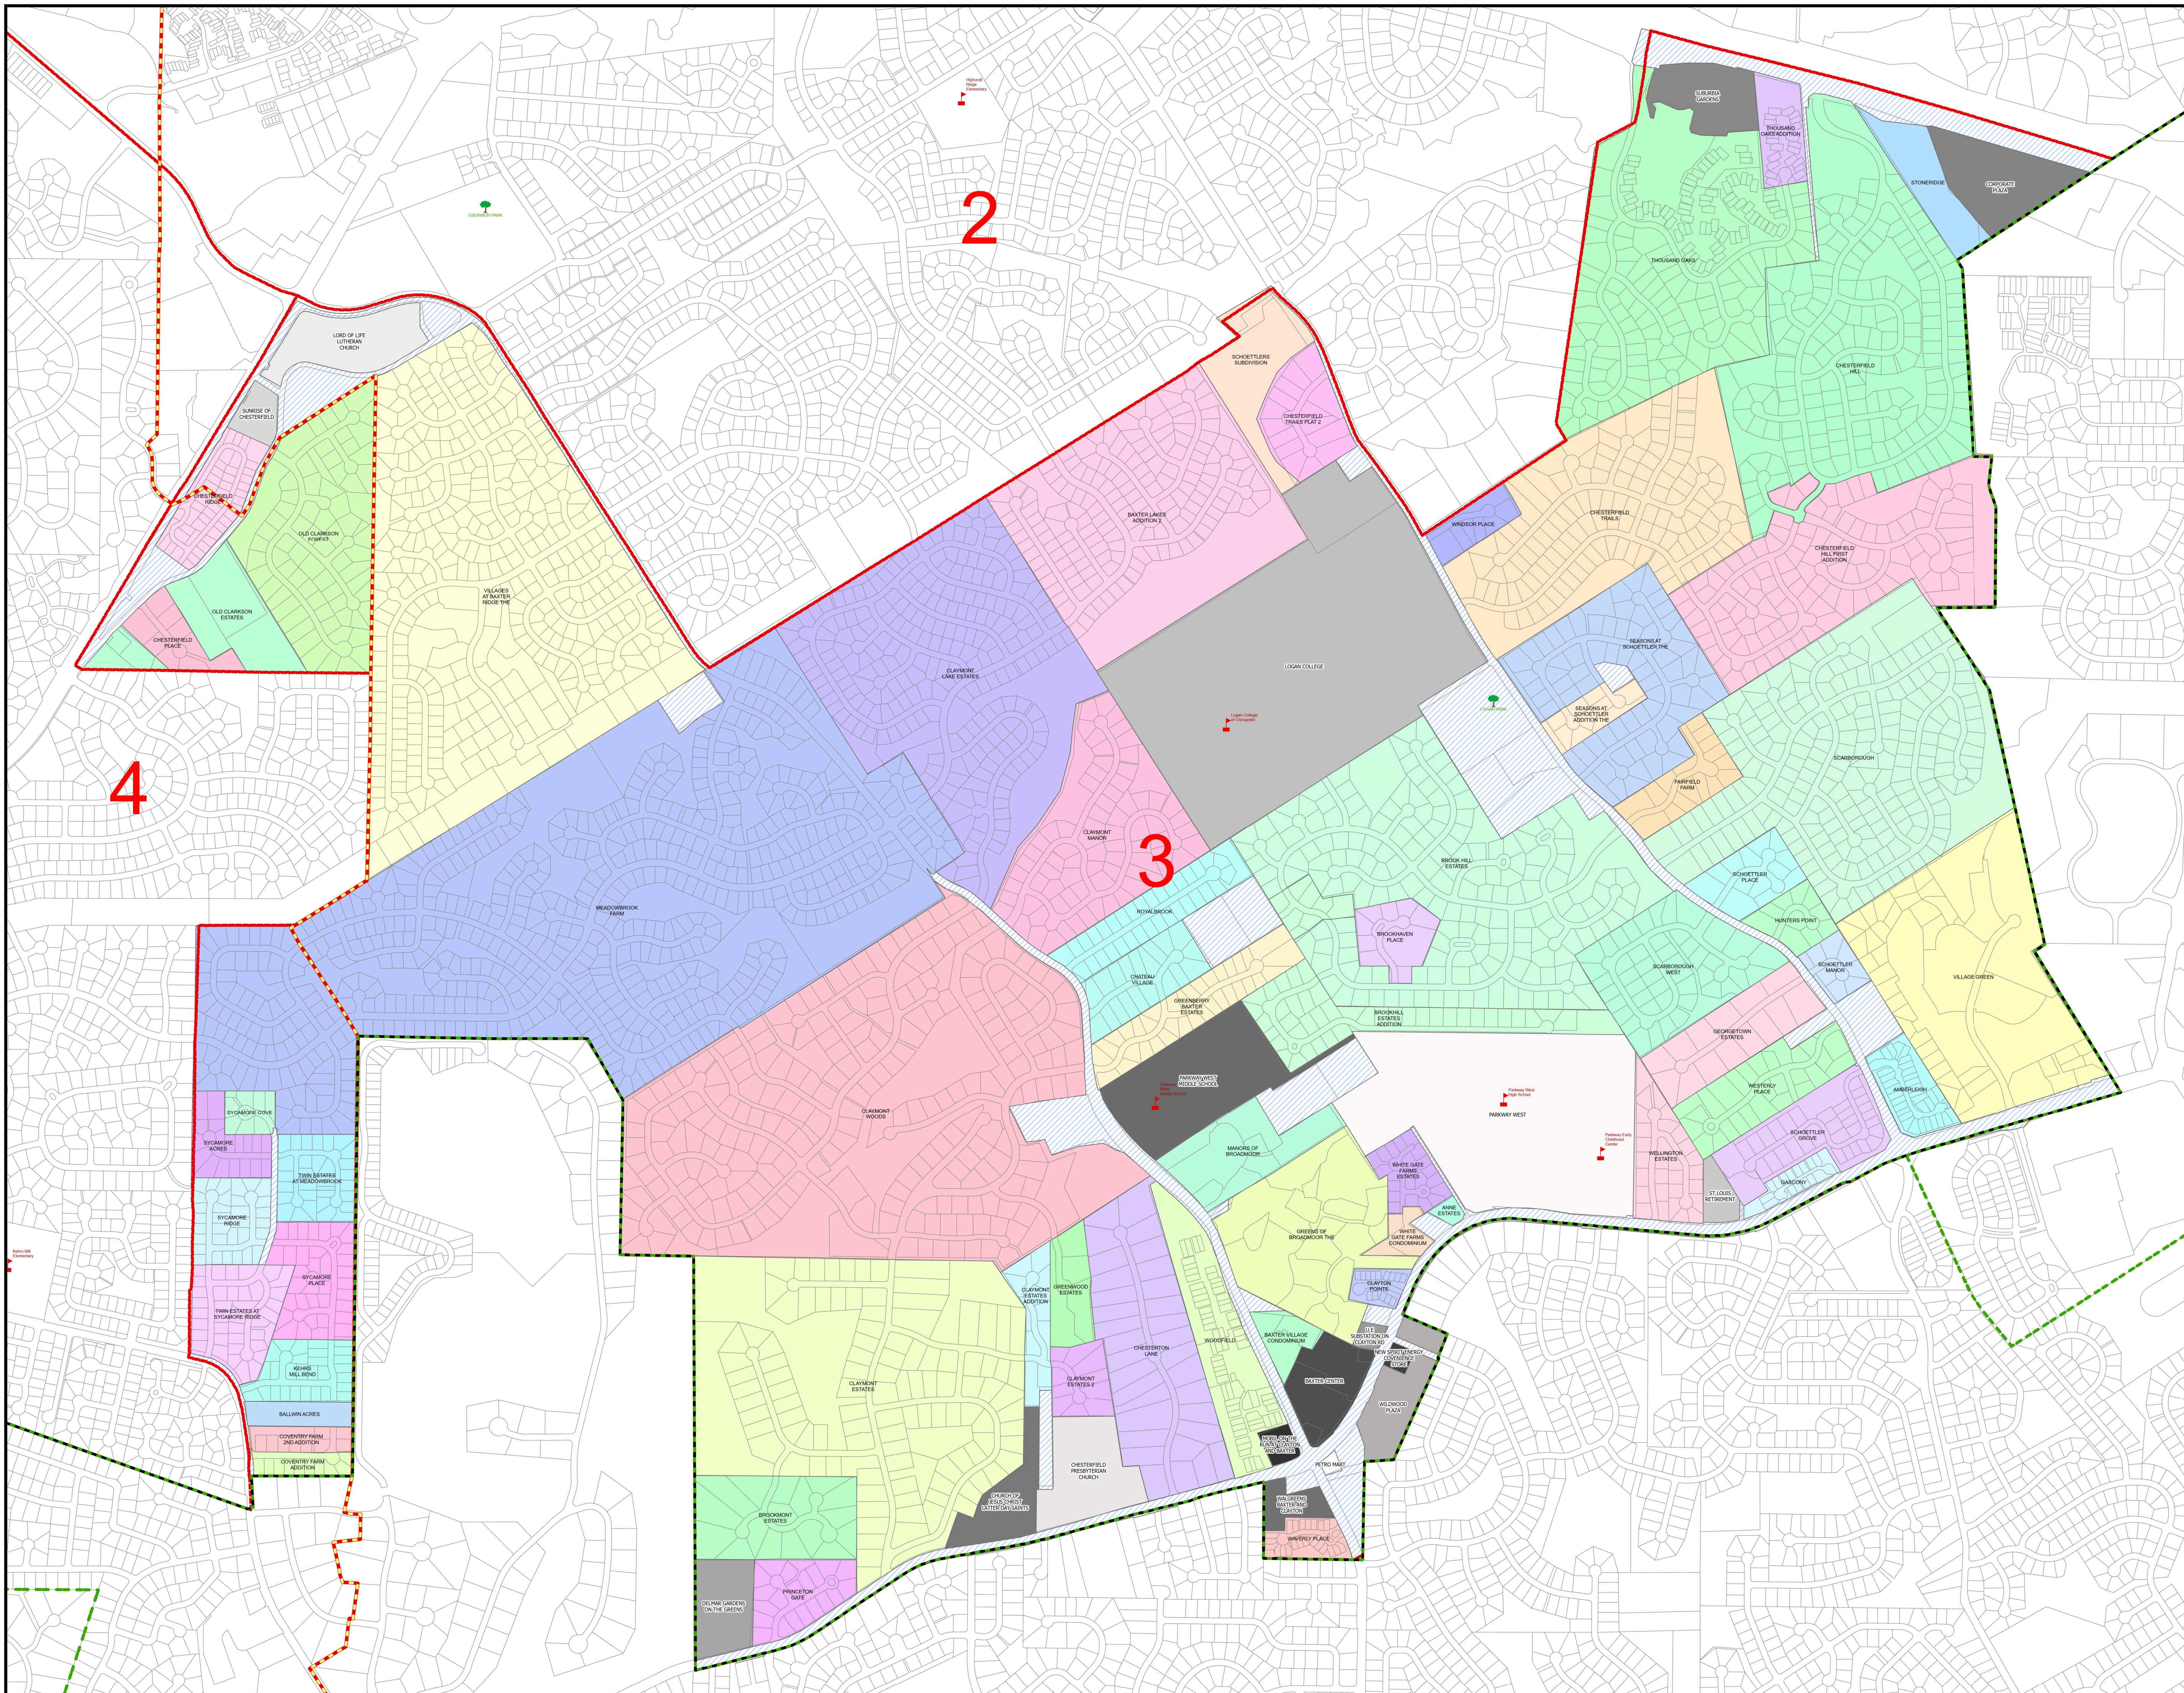

Ward 3 Subdivisions

Legend	
	City Limits Line
	School Dist Line
	Ward Boundary
	Parcels
	Schools
	Park and Recreation Areas
	River
	Residential Subs
	Commercial Subs
	No Subdivision

2

3

4