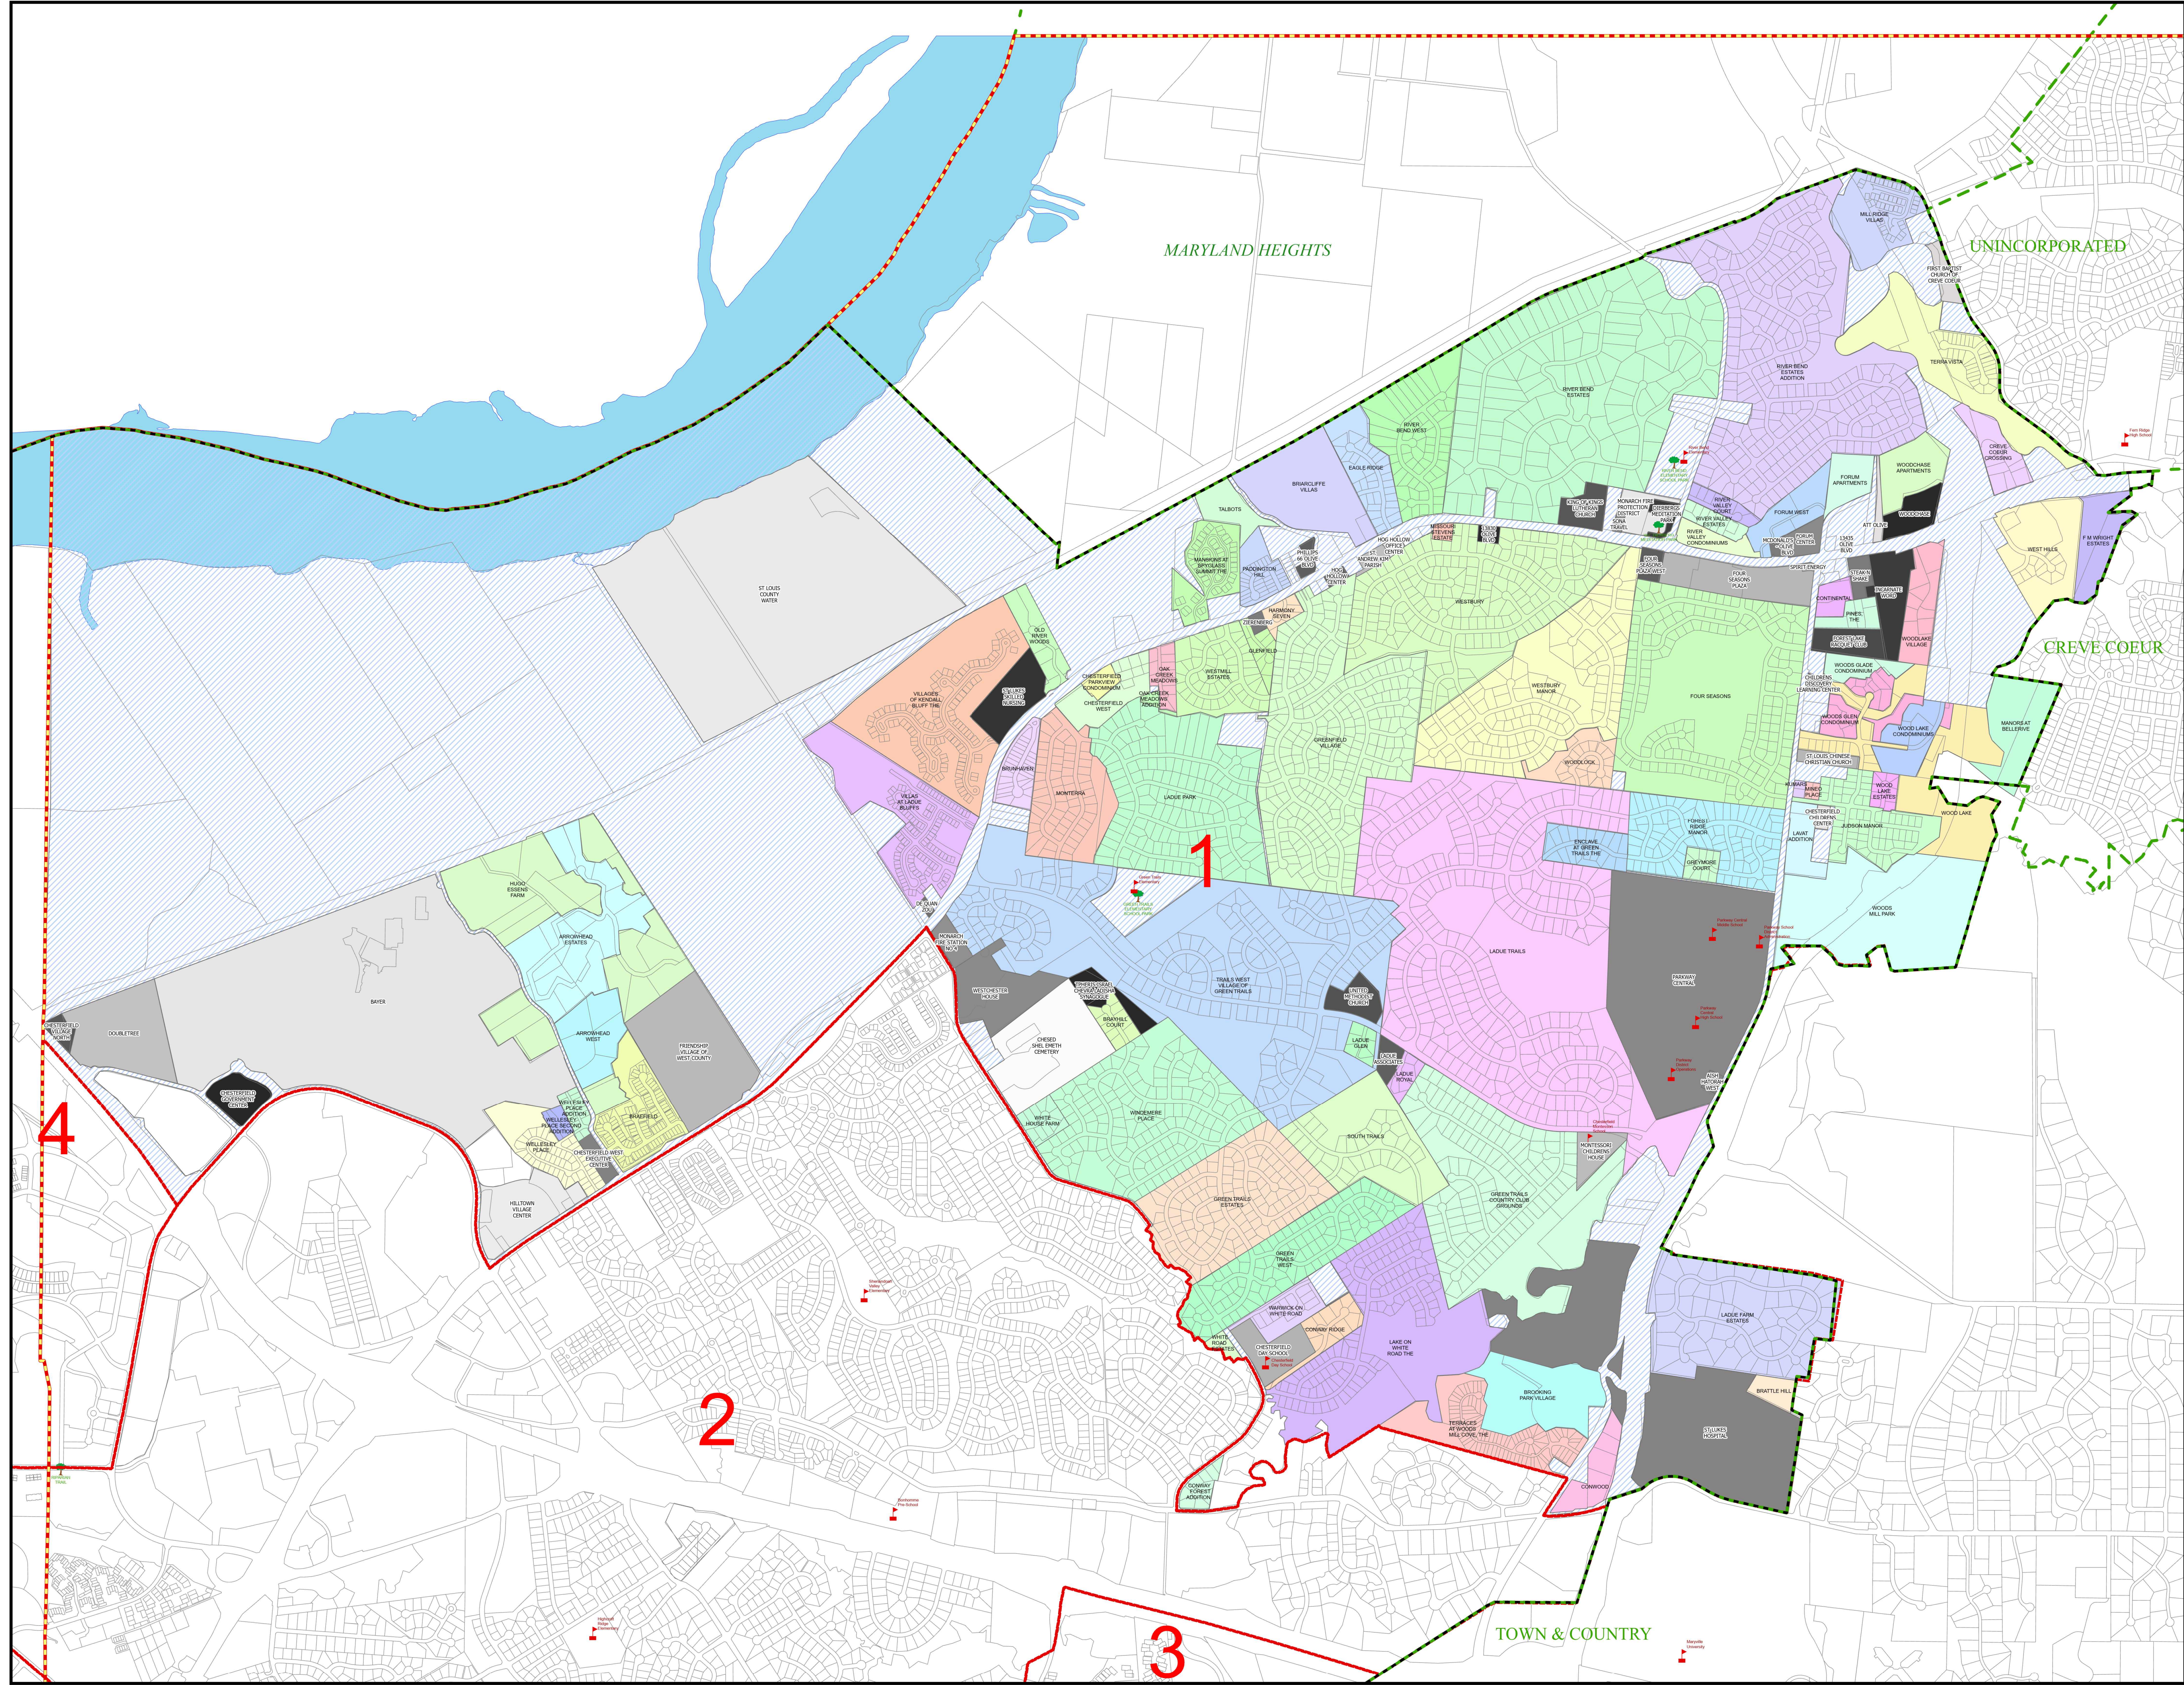

Ward 1 Subdivisions

Legend	
	City Limits Line
	School Dist Line
	Ward Boundary
	Parcels
	Schools
	Park and Recreation Areas
	River
	Residential Subs
	Commercial Subs
	No Subdivision

4

2

3