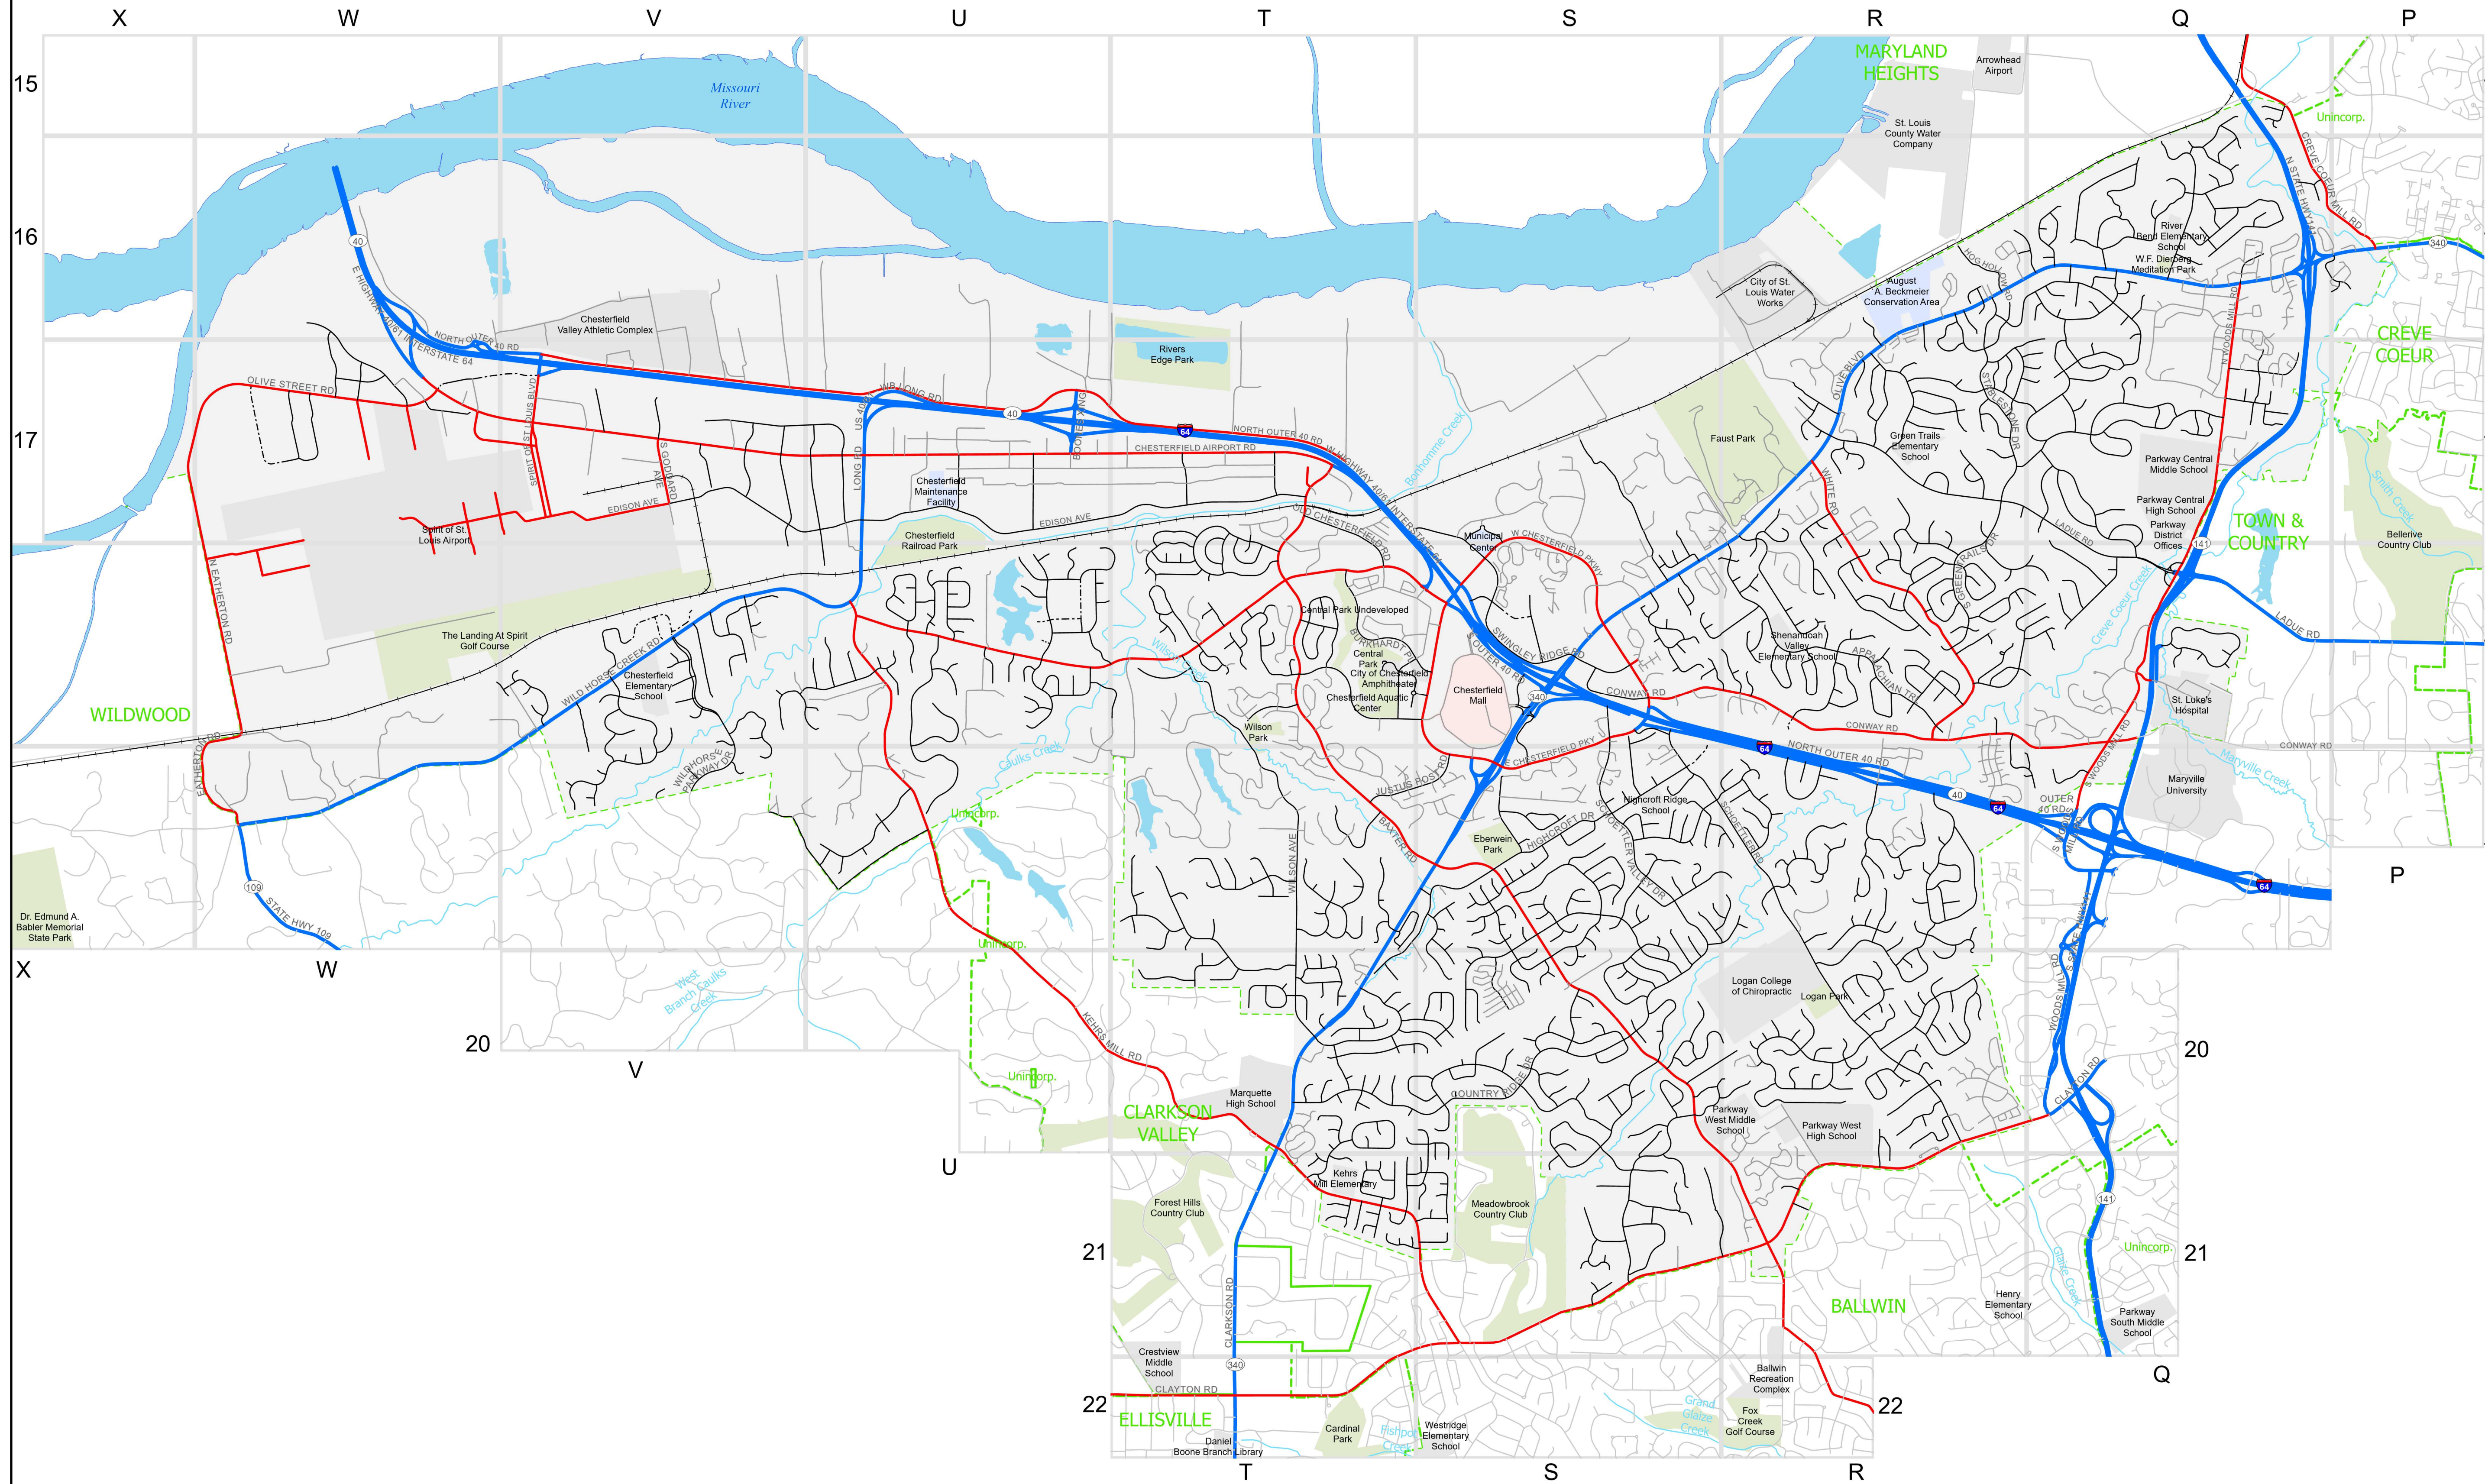

Street Base Map

Legend	
Roads	
	MODOT
	St Louis County
	Public (City of Chesterfield)
	Private
	Under Development
	Other Entity (Outside Boundaries)
	Railroad
	City of Chesterfield
	Other Municipal Corporation Boundaries
	Tax Map Index
	Missouri River
	Lakes
	Creeks